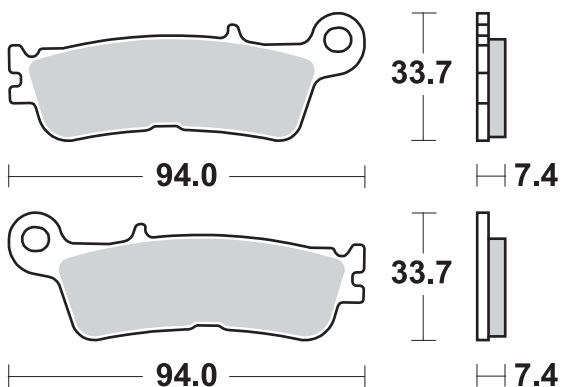

MATCHUP

HI-TECH BRAKE SOLUTIONS MADE IN EUROPE

GO AHEAD

FANTIC XXF 450

			RECOMMENDED	
FANTIC				
XXF	450	22 - 24	965 RSI	790 RSI

* = 2 sets required / 2 jeux pour l'Avant.

Available compounds

SBS 965 SI • RSI