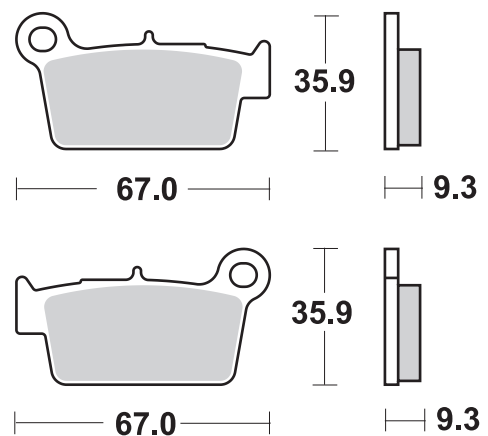

Available compounds

SBS 790 SI • RSI

@sbsbrakes | sbsbrakes.com | #GoAhead